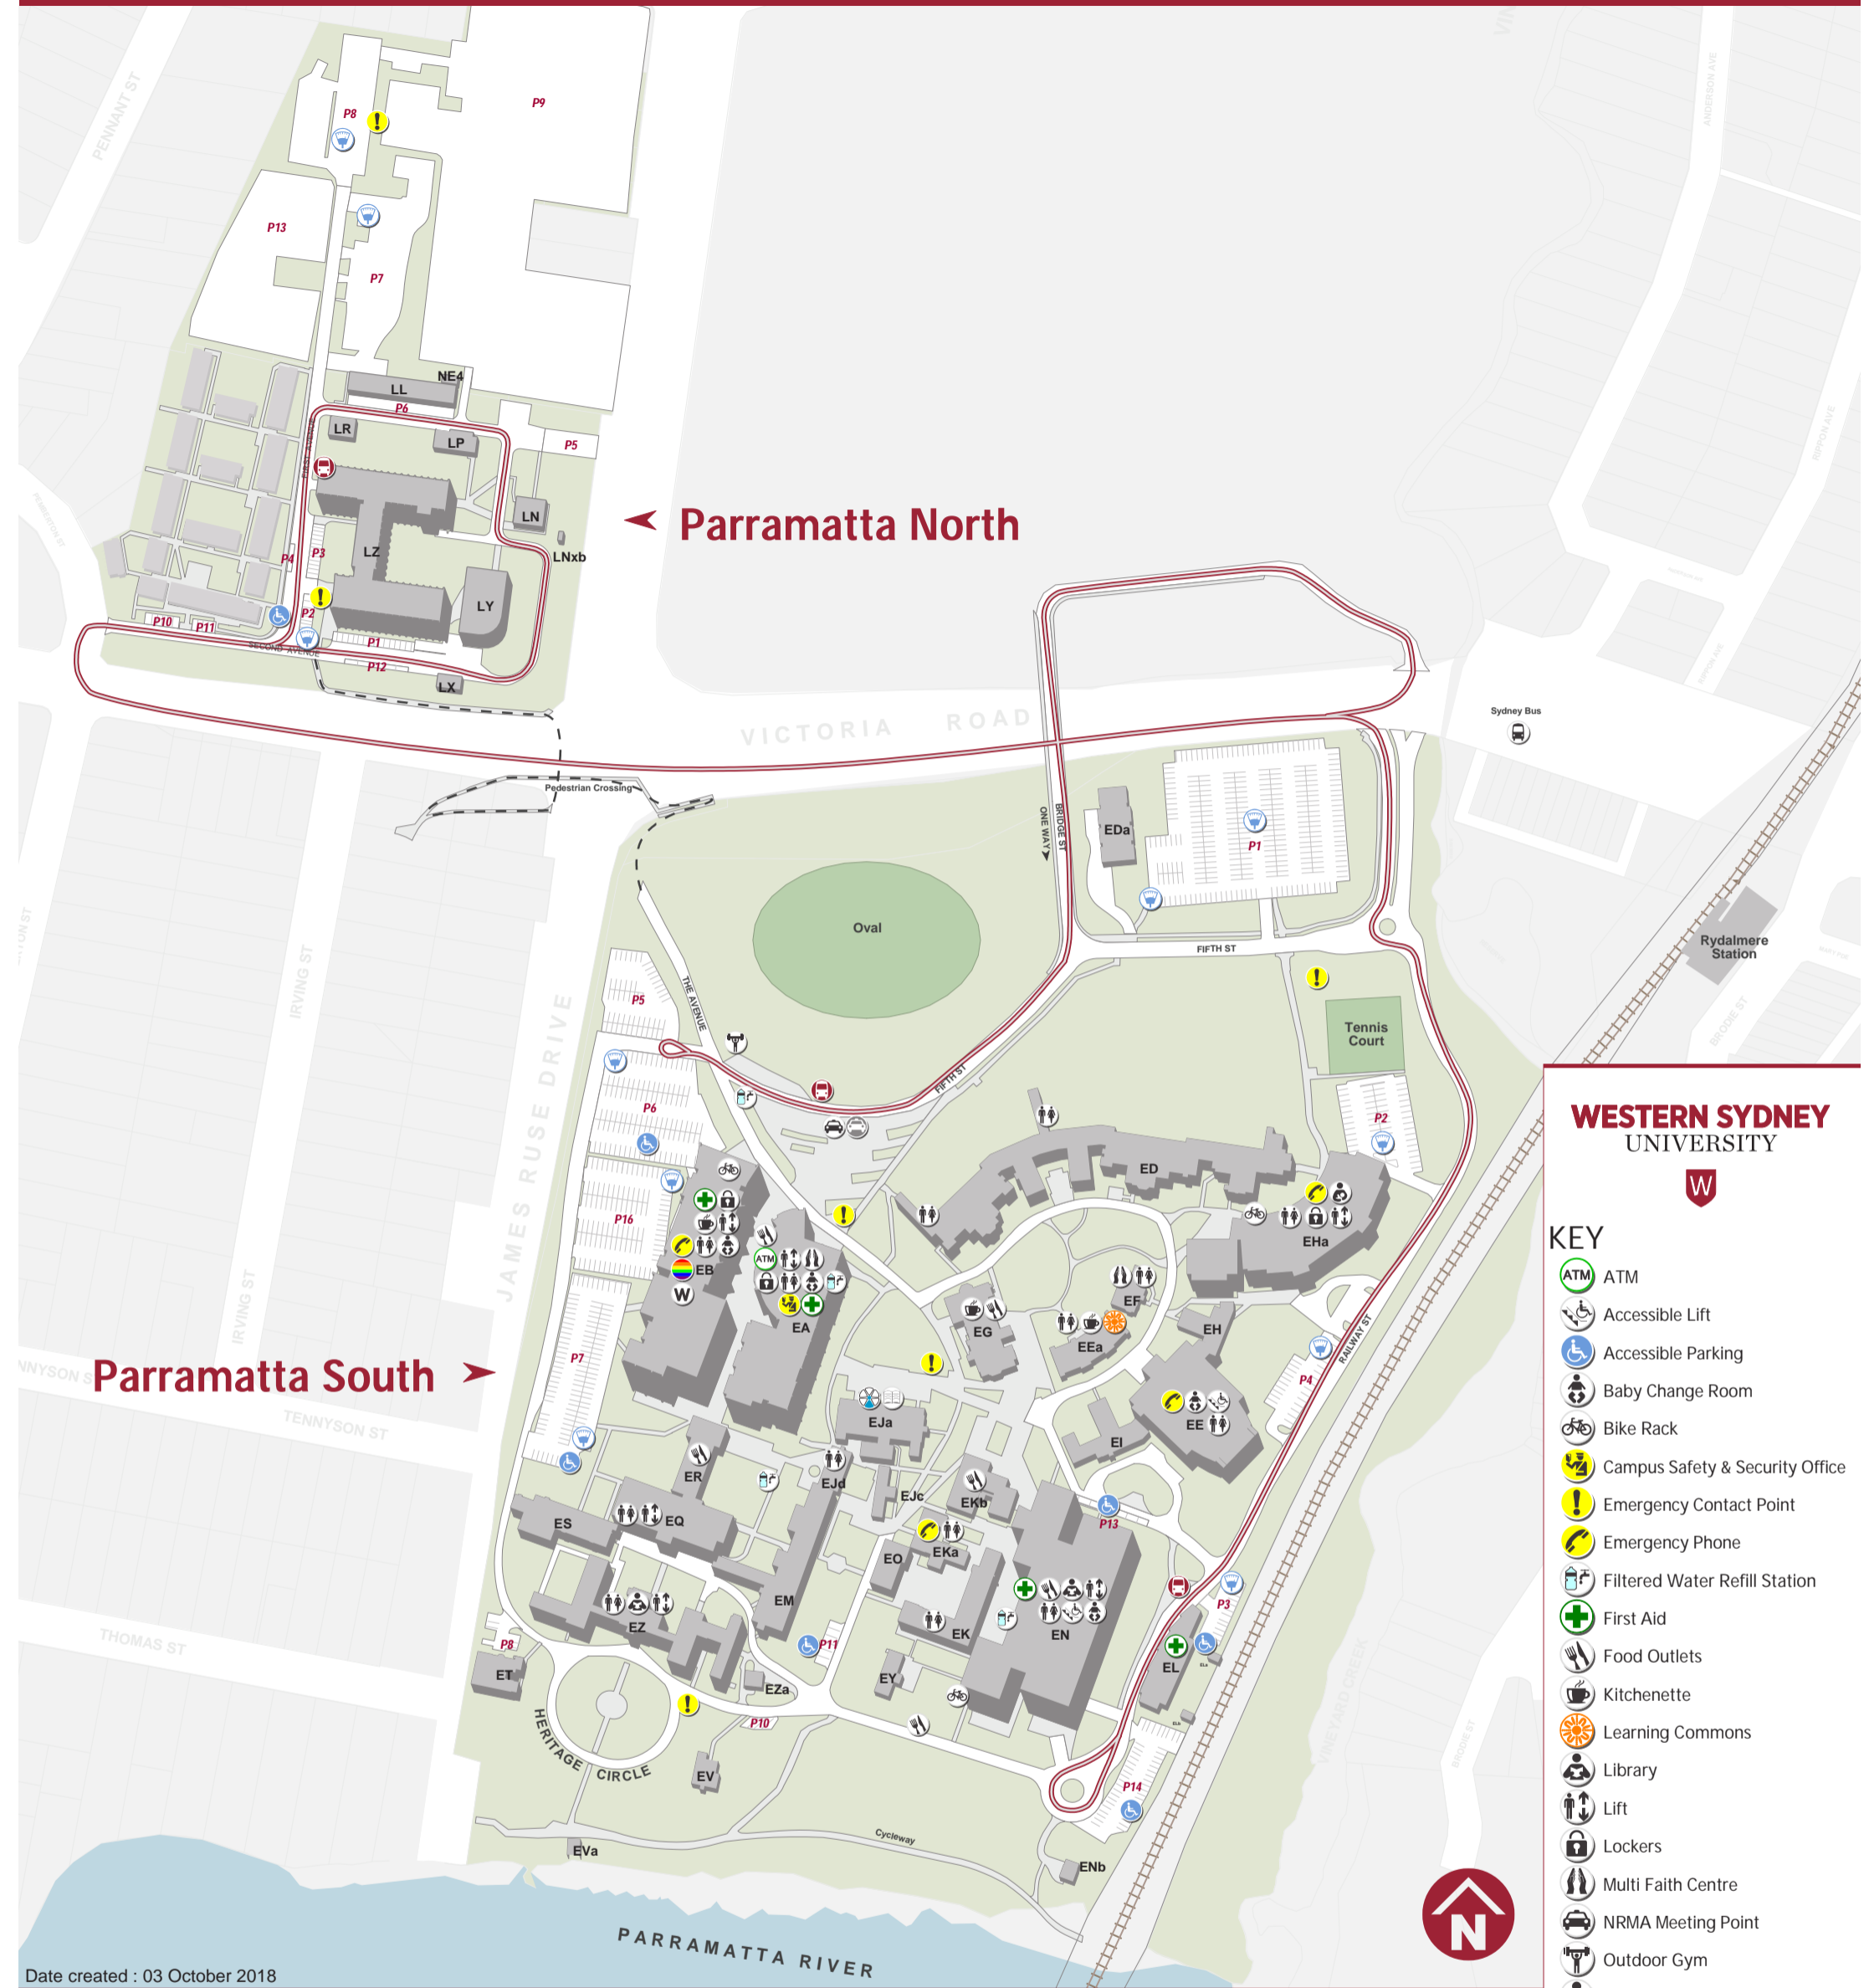

Parramatta campus

WESTERN SYDNEY UNIVERSITY

KEY

- ATM
- Accessible Lift
- Accessible Parking
- Baby Change Room
- Bike Rack
- Campus Safety & Security Office
- Emergency Contact Point
- Emergency Phone
- Filtered Water Refill Station
- First Aid
- Food Outlets
- Kitchenette
- Learning Commons
- Library
- Lift
- Lockers
- Multi Faith Centre
- NRMA Meeting Point
- Outdoor Gym
- Parent Room
- Parking Ticket Machine
- Public Bus Stop
- Public Toilet
- Queer Room
- Shuttle Bus Stop
- Student Central
- Taxi Pickup Point
- The Co-op
- Women's Room
- Shuttle Bus Route
- Pedestrian Crossing